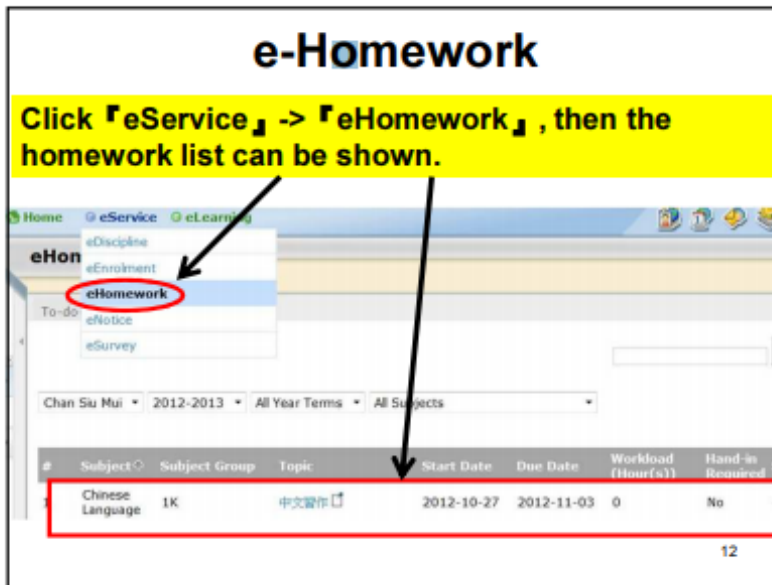

How to check assignment from eHomework?

1. Login eClass online platform <http://intra.valtorta.edu.hk>
- 2.

How to get learning materials from eClass?

1. Login eClass online platform <http://intra.valtorta.edu.hk>
2. Click eLearning → eClass