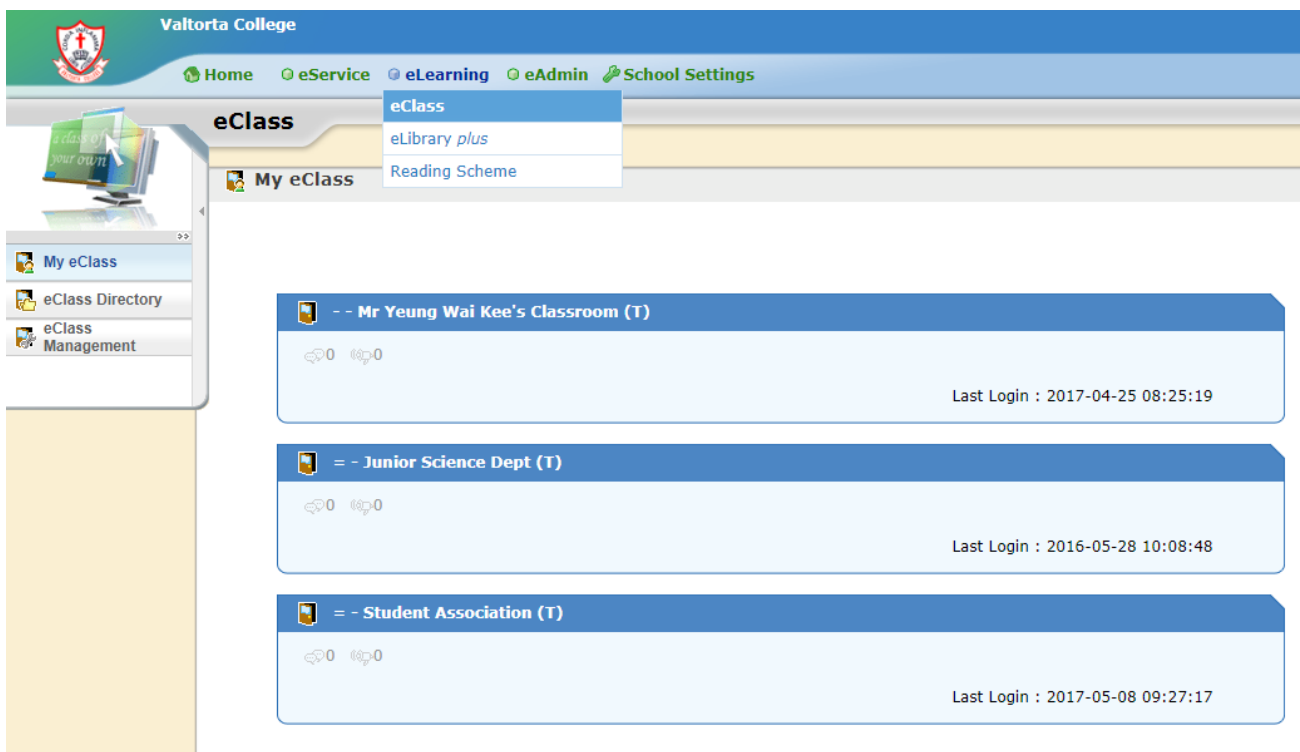

How to check assignment from eHomework?

1. Login eClass online platform <http://intra.valtorta.edu.hk>
- 2.

How to get learning materials from eClass?

1. Login eClass online platform <http://intra.valtorta.edu.hk>
2. Click eLearning → eClass

3. Choose your teacher's Classroom.